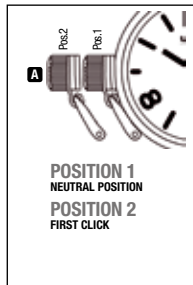

EN

WATCH FUNCTIONS.

- A** CROWN
- B** HOUR HAND
- C** MINUTE HAND

REPRESENTATIVE IMAGE.
SOME COMPONENTS MAY BE IN DIFFERENT POSITIONS OR NOT FITTED.

INSTRUCTIONS FOR USE.

POSITION 1 turn gently the crown **A** until it stops to start the watch
NEUTRAL POSITION

POSITION 2 gently pull out the crown **A** right out to the first click to set the time.
FIRST CLICK

Fully depress the crown **A** to move it back into the neutral position.

U-BOAT HEAD OFFICE

Via per San Gennaro, 13