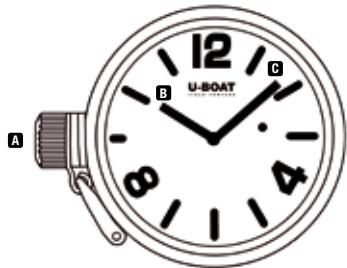

EN

WATCH FUNCTIONS.

- A** CROWN
- B** HOUR HAND
- C** MINUTE HAND

REPRESENTATIVE IMAGE.
SOME COMPONENTS MAY BE IN DIFFERENT POSITIONS OR NOT FITTED.

INSTRUCTIONS FOR USE.

POSITION 1 turn gently the crown **A** until it stops to start the watch
NEUTRAL POSITION

POSITION 2 gently pull out the crown **A** right out to the first click to set the time.
FIRST CLICK

Fully depress the crown **A** to move it back into the neutral position.

U-BOAT HEAD OFFICE

Via per San Gennaro, 13